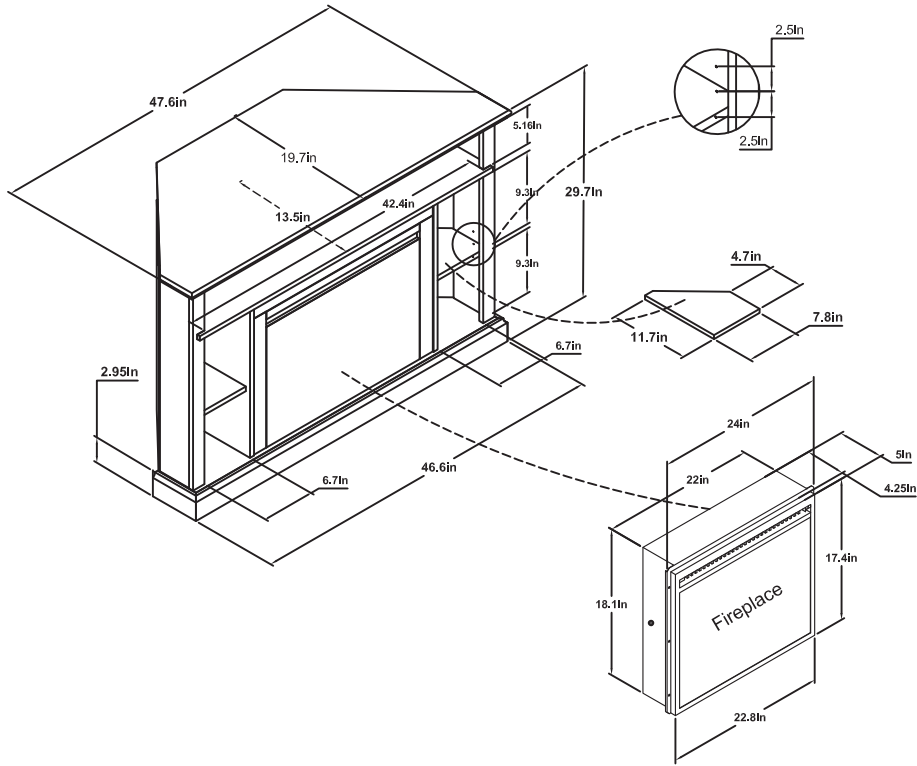

1805096COM,1805013COM,1805408COM,1805872COM Fireplace TV Stand

Wood Breakdown:
Wood 75.5%,Steel 24.5%
Total storage: 5 cubic feet

Overall Product Size:
47.6" W x 19.7" D x 29.7" H
121cm W x 50cm D x 75.4cm H

Maximum Weight Capacities
Unit Weight: 78.76lbs. (35.8kgs)