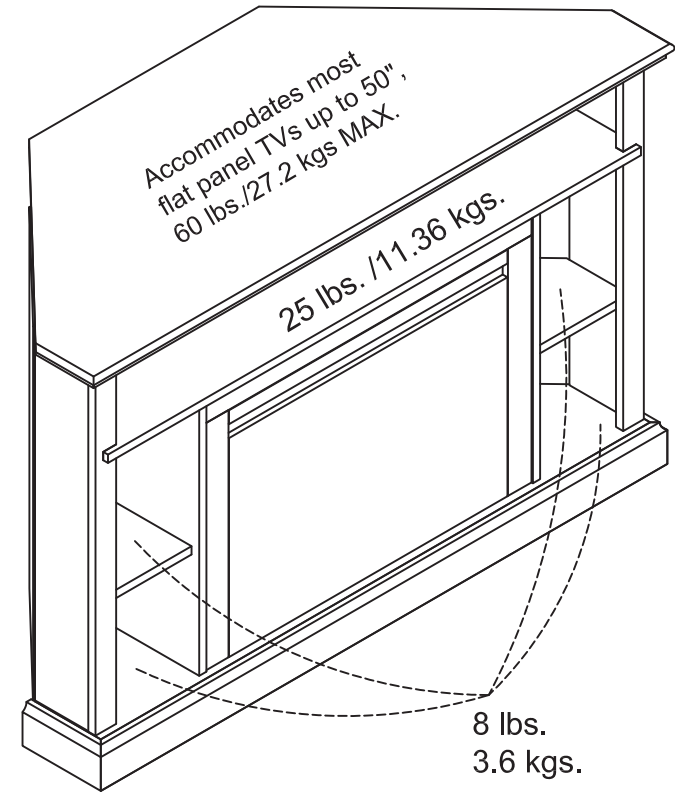

1805096COM,1805013COM,1805408COM,1805872COM Fireplace TV Stand

Wood Breakdown:
Wood 75.5%,Steel 24.5%
Total storage: 5 cubic feet

Overall Product Size:
47.6" W x 19.7" D x 29.7" H
121cm W x 50cm D x 75.4cm H

Maximum Weight Capacities
Unit Weight: 78.76lbs. (35.8kgs)